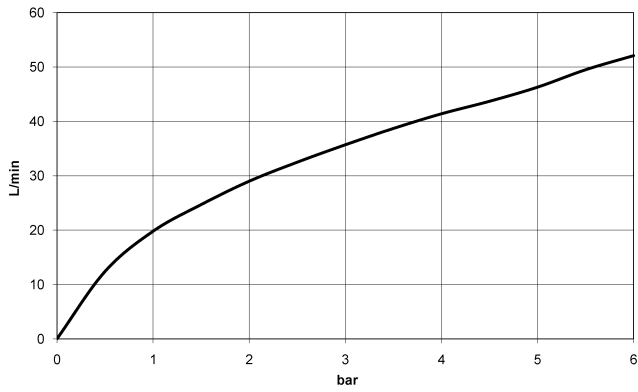

Concealed two-way diverter -

35 202 970 90

- red brass, lead-free
- 1x male 1/2" connector
- 2x female thread 1/2" outlet
- cut-to-length spindle and sleeve
- dust cover
- anti-water packing
- soundproofing

Concealed two-way diverter -

35 202 970 90

Flow rate chart

Certificates

WRAS_2307045.

Concealed two-way diverter -

35 202 970 90

Spare parts list