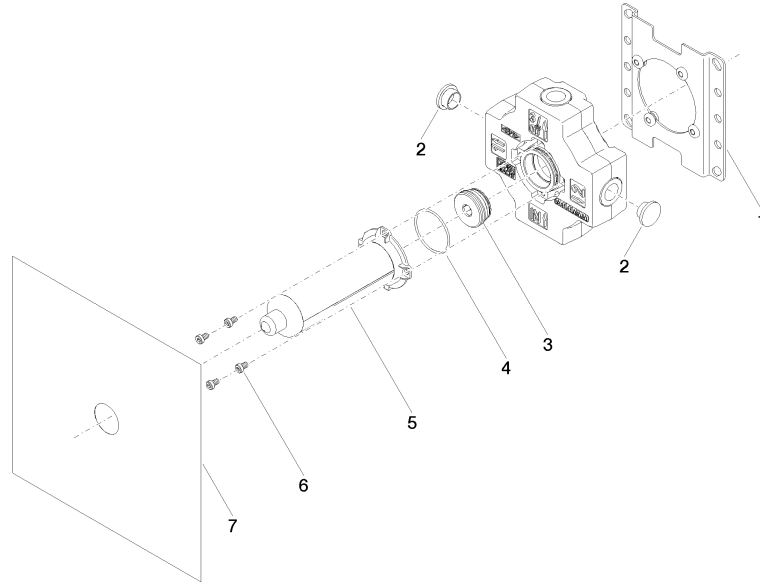

Concealed two-way diverter -

35 202 970 90

- red brass, lead-free
- 1x male 1/2" connector
- 2x female thread 1/2" outlet
- cut-to-length spindle and sleeve
- dust cover
- anti-water packing
- soundproofing

Concealed two-way diverter -

35 202 970 90

Flow rate chart

Certificates

WRAS_2307045.

Concealed two-way diverter -

35 202 970 90

Spare parts list

No.	Item Number	Name	Quantity used	Delivery time
1	04 17 20 252 00 90	base	1	60
2	09 31 20 092 90	plug	4	2
3	90 31 20 131 00 90	plug	1	2
4	09 14 10 210 90	seal	1	2
5	04 21 02 180 10 90	cap	1	2
6	09 30 30 112 90	screw	4	2
7	04 14 03 116 00 90	gasket kit	1	2